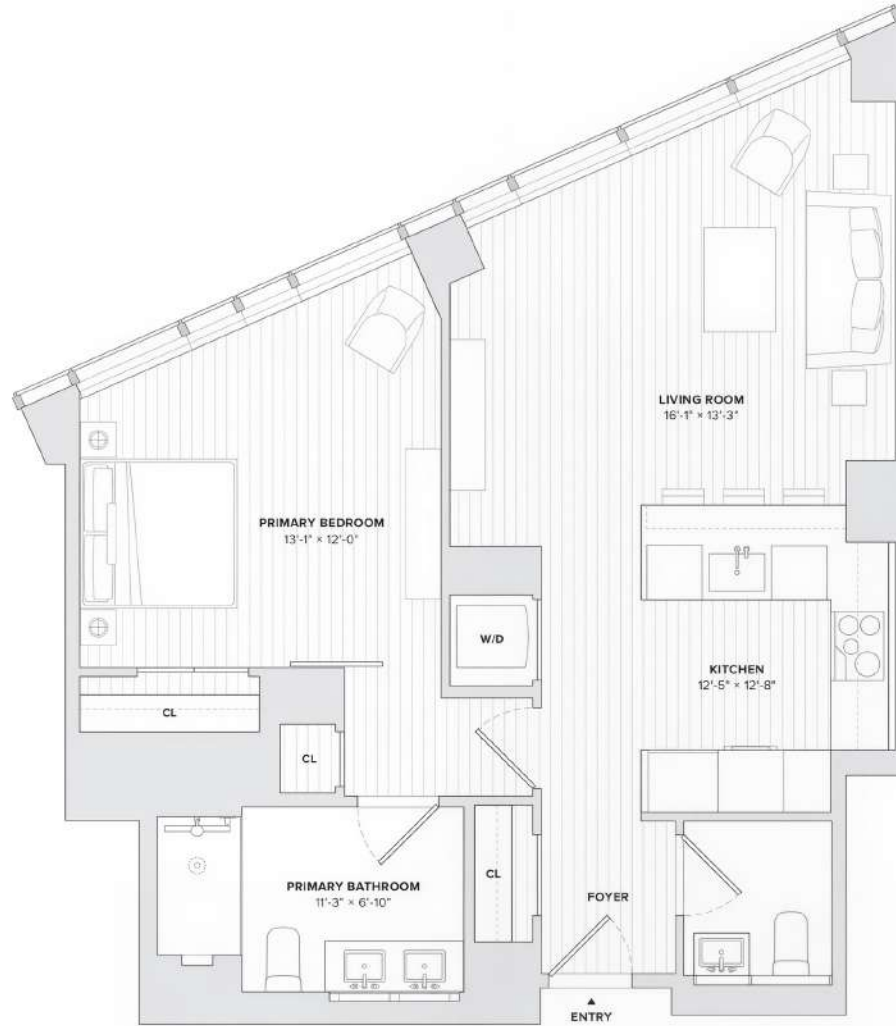

**THE RITZ-CARLTON
RESIDENCES**

BOSTON, SOUTH STATION TOWER

**1 BEDROOM
1.5 BATHROOMS**

RESIDENTIAL AREA
+/- 842 SF

- Full South End Views
- Formal Foyer with Coat Closet
- Powder Room
- Primary Bedroom Suite with Dual Closets
- Four-Fixture Primary Bathroom
- Operable Windows